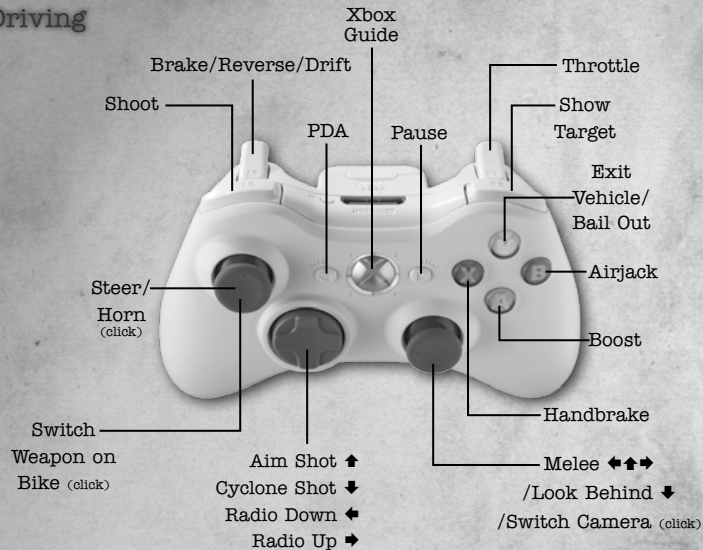

ESRB ratings have two equal parts:

- **Rating Symbols** suggest age appropriateness for the game. These symbols appear on the front of virtually every game box available for retail sale or rental in the United States and Canada.
- **Content Descriptors** indicate elements in a game that may have triggered a particular rating and/or may be of interest or concern. The descriptors appear on the back of the box next to the rating symbol.

Controls

Xbox 360® Controller

Driving

On-Foot

Xbox LIVE®

Play anyone and everyone, anytime, anywhere on Xbox LIVE®. Build your profile (your gamer card). Chat with your friends. Download content (TV shows, trailers, HD movies, game demos, exclusive game content, and Arcade games) at Xbox LIVE Marketplace. Send and receive voice and video messages. Use LIVE with both Xbox 360® and Windows®. Play, chat, and download on both your PC and your Xbox 360. LIVE gives you ultimate access to the things you want and the people you know, on both your PC and your TV. Get connected and join the revolution!

Family Settings

These easy and flexible tools enable parents and caregivers to decide which games young game players can access based on the content rating. And now, LIVE Family Settings and Windows Vista Parental Controls work better together. Parents can restrict access to mature-rated content. Approve who and how your family interacts with others online with the LIVE service. And set time limits on how long they can play. For more information, go to www.xbox.com/familysettings.