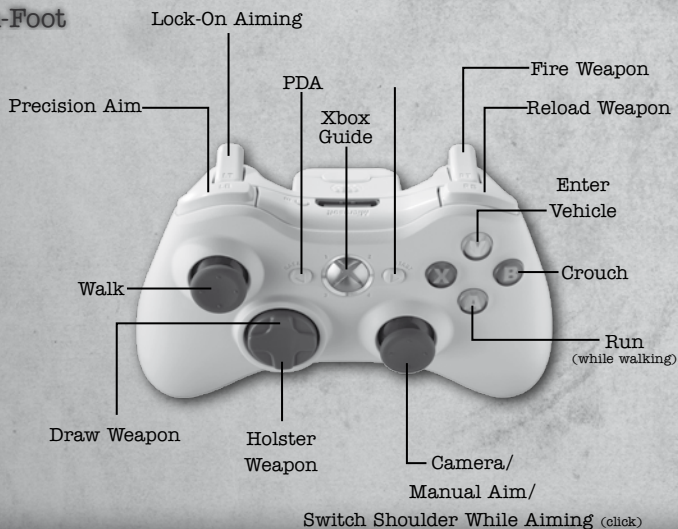

ESRB ratings have two equal parts:

- **Rating Symbols** suggest age appropriateness for the game. These symbols appear on the front of virtually every game box available for retail sale or rental in the United States and Canada.
- **Content Descriptors** indicate elements in a game that may have triggered a particular rating and/or may be of interest or concern. The descriptors appear on the back of the box next to the rating symbol.

Controls

Xbox 360® Controller

Driving

On-Foot

Xbox LIVE®

Play anyone and everyone, anytime, anywhere on Xbox LIVE®. Build your profile (your gamer card). Chat with your friends. Download content (TV shows, trailers, HD movies, game demos, exclusive game content, and Arcade games) at Xbox LIVE Marketplace. Send and receive voice and video messages. Use LIVE with both Xbox 360® and Windows®. Play, chat, and download on both your PC and your Xbox 360. LIVE gives you ultimate access to the things you want and the people you know, on both your PC and your TV. Get connected and join the revolution!

Family Settings

These easy and flexible tools enable parents and caregivers to decide which games young game players can access based on the content rating. And now, LIVE Family Settings and Windows Vista Parental Controls work better together. Parents can restrict access to mature-rated content. Approve who and how your family interacts with others online with the LIVE service. And set time limits on how long they can play. For more information, go to www.xbox.com/familysettings.